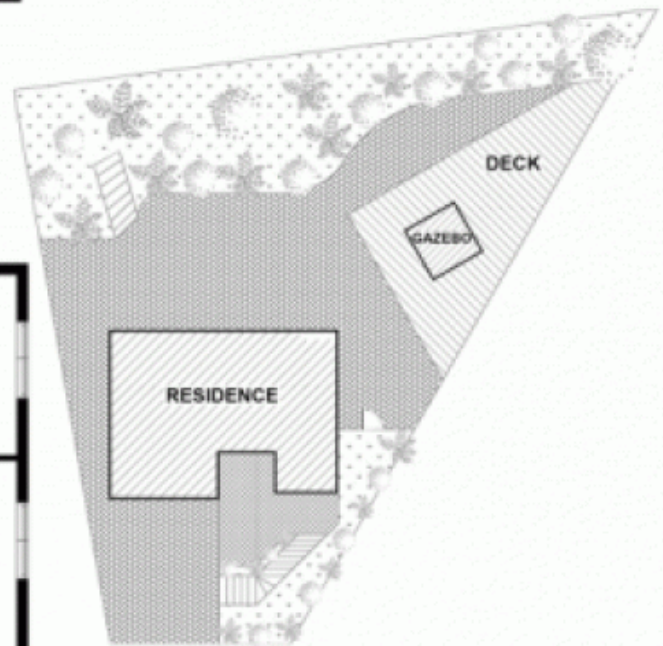

8 Flitton Valley Close FRENCHS FOREST NSW

5 2 2

Privately positioned and bathed in sunshine, this spacious family home is located in a lovely Cul-de-sac in a Natural leafy setting.

- Separate lounge, dining and family rooms
- Multiple indoor/outdoor entertaining areas
- Stunning gourmet kitchen with ample bench space and meals area
- Five bedrooms all with built-ins, ensuite, 3 wc's
- Ducted air-con upstairs, Double Garage, sunny level rear yard
- Fantastic home for the growing family

GROUND FLOOR

SITE PLAN

8 FLITTON VALLEY CLOSE, FRENCHS FOREST