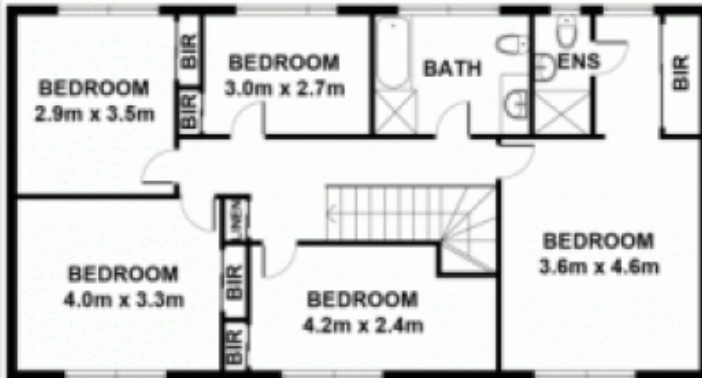

FIRST FLOOR