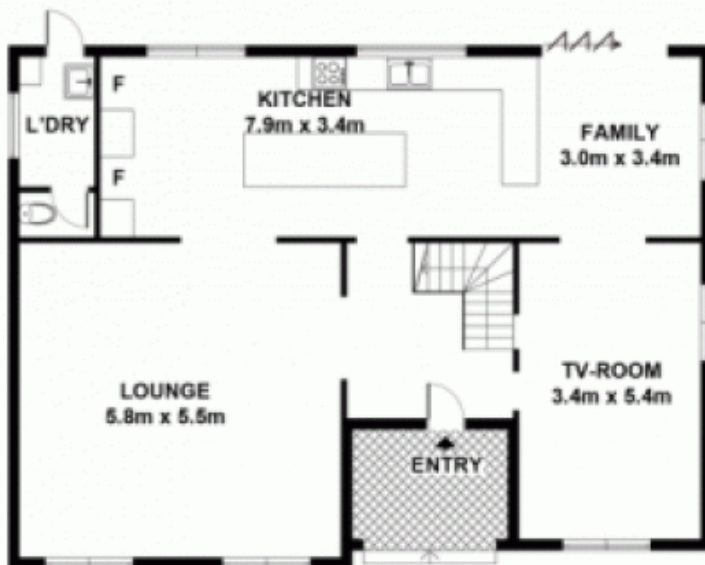

8 Flitton Valley Close FRENCHS FOREST NSW

5 2 2

Privately positioned and bathed in sunshine, this spacious family home is located in a lovely Cul-de-sac in a Natural leafy setting.

- Separate lounge, dining and family rooms
- Multiple indoor/outdoor entertaining areas
- Stunning gourmet kitchen with ample bench space and meals area
- Five bedrooms all with built-ins, ensuite, 3 wc's
- Ducted air-con upstairs, Double Garage, sunny level rear yard
- Fantastic home for the growing family

GROUND FLOOR

SITE PLAN

8 FLITTON VALLEY CLOSE, FRENCHS FOREST